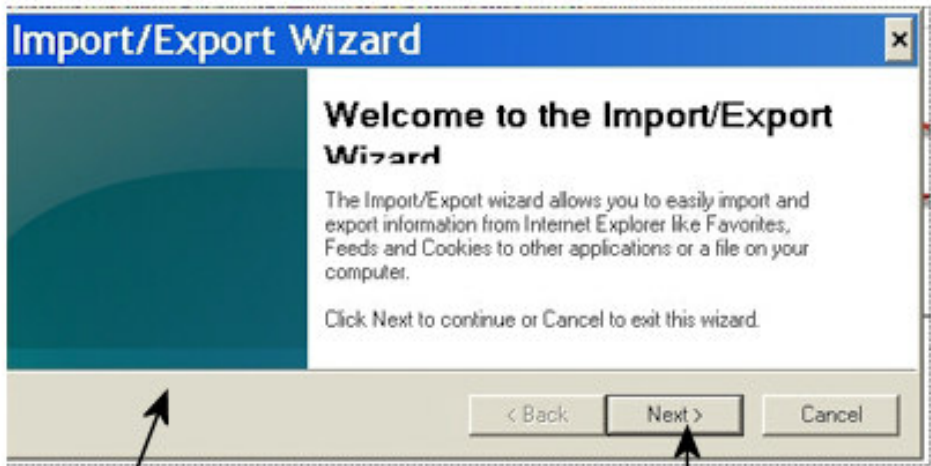

SMV TUESDAY COMPUTER GROUP "SAVING FAVORITES"
OPEN BROWSER...CLICK TH E FILE MENUE THEN CLICK INPORT/EXPORT

CLICK HERE BRINGS UP

CLICK HERE BRINGS UP

CLICK HERE BRINGS UP

NEXT PAGE IMAGE

SHEET 1

CREATED BY
CHARLES V. RENNAKER
7473chas@cvrennaker.com