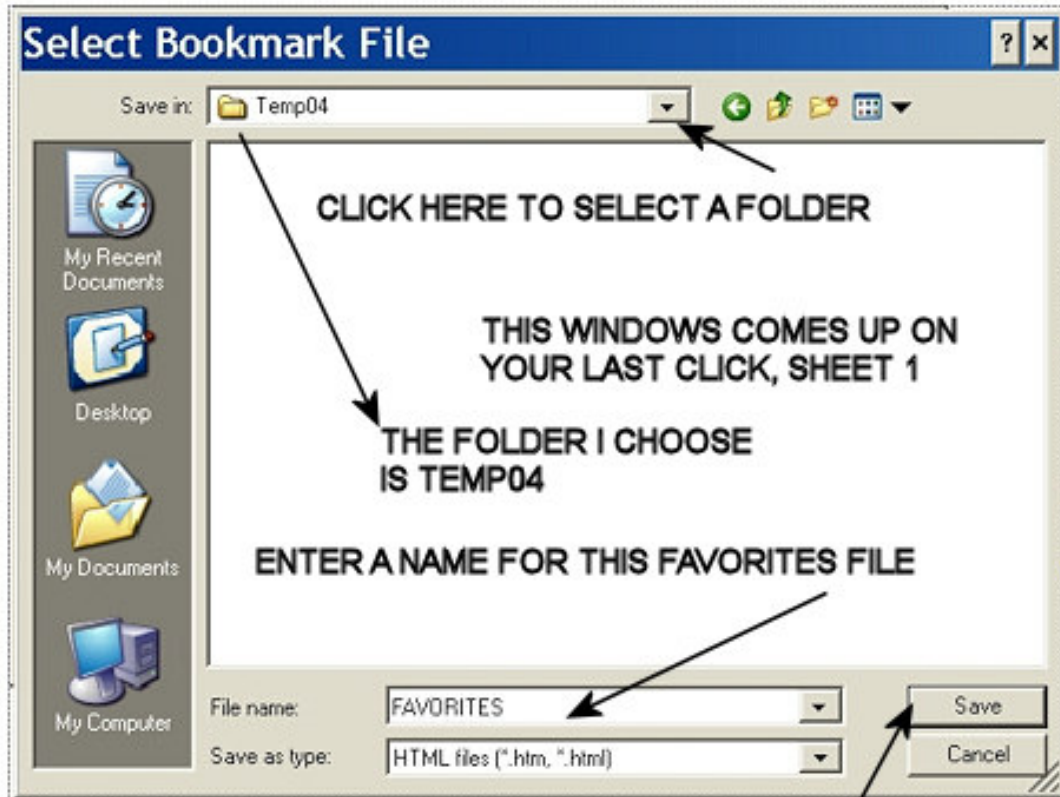

SMV TUESDAY COMPUTER GROUP "SAVING FAVORITES"
OPEN BROWSER...CLICK TH E FILE MENUE THEN CLICK INPORT/EXPORT

CLICK HERE BRINGS UP

CLICK HERE BRINGS UP

CLICK HERE BRINGS UP

NEXT PAGE IMAGE

SHEET 1

CREATED BY
CHARLES V. RENNAKER
7473chas@cvrennaker.com

CLICK HERE BRINGS UP

LAST SHEET

THIS SHOWS WHERE FAVORITES WILL BE SAVED, YOU CHOOSE THIS EARLIER

CLICKING HERE BRINGS UP THE FINISH WINDOW, CLICKING FINISH IN THAT WINDOW WILL BRING UP THIS