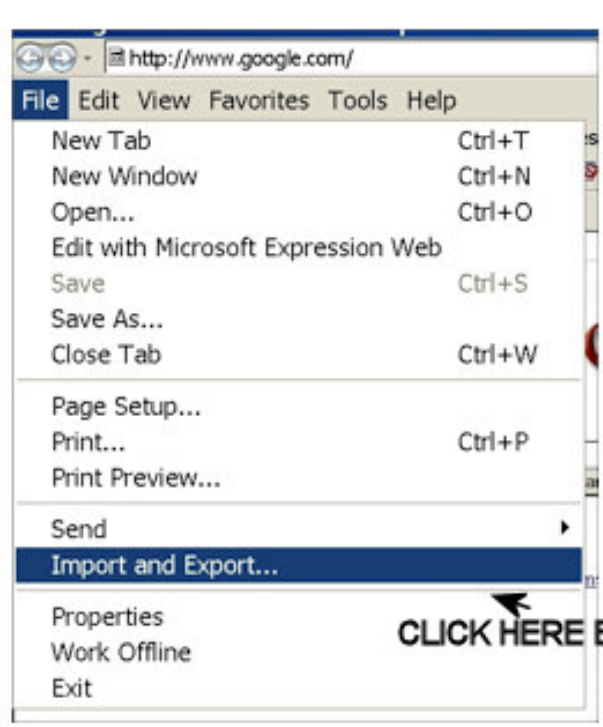

SMV TUESDAY COMPUTER GROUP "SAVING FAVORITES"
OPEN BROWSER...CLICK TH E FILE MENUE THEN CLICK INPORT/EXPORT

CLICK HERE BRINGS UP

CLICK HERE BRINGS UP

CLICK HERE BRINGS UP

NEXT PAGE IMAGE

SHEET 1

CREATED BY
CHARLES V. RENNAKER
7473chas@cvrennaker.com

CLICK HERE BRINGS UP

LAST SHEET

THIS SHOWS WHERE FAVORITES WILL BE SAVED, YOU CHOOSE THIS EARLIER

CLICKING HERE BRINGS UP THE FINISH WINDOW, CLICKING FINISH IN THAT WINDOW WILL BRING UP THIS